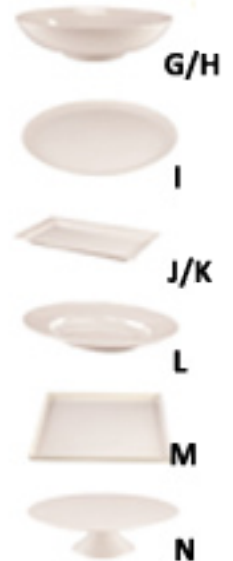

Holiday Specials

Libbey
GLASSWARE
A Libbey FOODSERVICE Company

Embassy Flute

Item: LIB3795
Capacity: 6 oz / 177 ml
Pack: 12/case
Height: 8-1/8"
Price: \$31.29 / DZ

Economy Chafer

Item: ABCCEC
Capacity: 8 qt
Includes: 2-1/2" Food Pan, 4-1/2" Water Pan, Dome Lid, 2 Fuel Holders, welded frame, stainless steel
Price: \$29.99/ea

WALCO

Ultra 18/10 Stainless Buffetware

A		A. UL-011 Soup Ladle 11.75"	\$11.01/ea
B		B. UL-012 Solid Serving Spoon 10.5"	\$6.05/ea
C		C. UL-014 Meat Fork 10.5"	\$5.65/ea
D		D. UL-015 Wide Bottom Spoon 9.5"	\$5.70/ea
E		E. UL-022 Pastry Server 9.5"	\$7.38/ea
F		F. UL-027 Cake/Pie Server 10.25"	\$7.76/ea
G		G. UL-028 Long Handle Fork 13.25"	\$8.43/ea
H		H. UL-125 Long Handle Spoon 13.25"	\$8.56/ea
I		I. UL-126 Long Slotted Spoon 13.25"	\$8.56/ea
J		J. UL-414 Carving Knife 11"	\$7.55/ea
K		K. UL-029 Punch Ladle 13.25"	\$16.07/ea
		L. UL-7253 Serving Tongs 8.25"	\$9.04/ea
		M. UL-7223 Ice Tongs 6"	\$6.03/ea
		N. UL-7225 Small Tongs 8"	\$6.17/ea

While supplies last, pricing valid until December 28, 2018.
Please mention this ad when placing your order.

EUROPAEUS

Melamine, White, Chip & Stain Resistant, Dishwasher Safe

A.	M-11 Lancaster Platter 13"L 13"W 2"H	\$21.43/ea
B.	M-29 Platter 14.25"L 10"W 1.125"H	\$6.96/ea
C.	M-32 Lexington Platter 19.75"W 14.25W 2.75"H	\$29.46/ea
D.	M-37 Caesar Bowl 192oz 18"D 4.25"H	\$34.82/ea
E.	M-55 Bowl 96oz 12"Square 4"H	\$26.79/ea
F.	M-62 Rosedale Bowl 256oz 15"D 6.75"H	\$31.07/ea
G.	M-63 Bowl 224oz 18"D 4.25"H	\$37.50/ea
H.	M-64 Bowl 608oz 24"D 6"H	\$80.36/ea
I.	M-65 Platter 24"D 2.125"H	\$52.50/ea
J.	M-71 Springfld Tray 17.5"L 8.75"W 1.75"H	\$21.43/ea
K.	M-73 Springfield Tray 22"L 12.75"W 2.125"H	\$32.14/ea
L.	M-77 Platter 22"L 16"W 2.25"H	\$37.50/ea
M.	M-82 Platter 24"Square 1.5"H	\$52.50/ea
N.	M-01 Cake Stand 12.875"D 3.25"H	\$18.75/ea