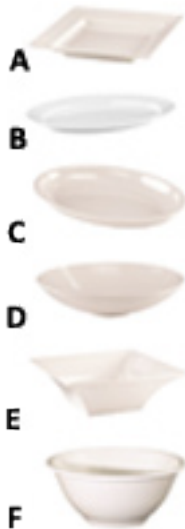

Holiday Specials

Libbey
GLASSWARE
A Libbey FOODSERVICE Company

Embassy Flute

Item: LIB3795
Capacity: 6 oz / 177 ml
Pack: 12/case
Height: 8-1/8"
Price: \$31.29 / DZ

Economy Chafer

Item: ABCCEC
Capacity: 8 qt
Includes: 2-1/2" Food Pan, 4-1/2" Water Pan, Dome Lid, 2 Fuel Holders, welded frame, stainless steel
Price: \$29.99/ea

WALCO

Ultra 18/10 Stainless Buffetware

A		A. UL-011 Soup Ladle 11.75"	\$11.01/ea
B		B. UL-012 Solid Serving Spoon 10.5"	\$6.05/ea
C		C. UL-014 Meat Fork 10.5"	\$5.65/ea
D		D. UL-015 Wide Bottom Spoon 9.5"	\$5.70/ea
E		E. UL-022 Pastry Server 9.5"	\$7.38/ea
F		F. UL-027 Cake/Pie Server 10.25"	\$7.76/ea
G		G. UL-028 Long Handle Fork 13.25"	\$8.43/ea
H		H. UL-125 Long Handle Spoon 13.25"	\$8.56/ea
I		I. UL-126 Long Slotted Spoon 13.25"	\$8.56/ea
J		J. UL-414 Carving Knife 11"	\$7.55/ea
K		K. UL-029 Punch Ladle 13.25"	\$16.07/ea
		L. UL-7253 Serving Tongs 8.25"	\$9.04/ea
		M. UL-7223 Ice Tongs 6"	\$6.03/ea
		N. UL-7225 Small Tongs 8"	\$6.17/ea

While supplies last, pricing valid until December 28, 2018.
Please mention this ad when placing your order.

EUROPAEUS

Melamine, White, Chip & Stain Resistant, Dishwasher Safe

A.	M-11 Lancaster Platter 13"L 13"W 2"H	\$21.43/ea
B.	M-29 Platter 14.25"L 10"W 1.125"H	\$6.96/ea
C.	M-32 Lexington Platter 19.75"W 14.25W 2.75"H	\$29.46/ea
D.	M-37 Caesar Bowl 192oz 18"D 4.25"H	\$34.82/ea
E.	M-55 Bowl 96oz 12"Square 4"H	\$26.79/ea
F.	M-62 Rosedale Bowl 256oz 15"D 6.75"H	\$31.07/ea
G.	M-63 Bowl 224oz 18"D 4.25"H	\$37.50/ea
H.	M-64 Bowl 608oz 24"D 6"H	\$80.36/ea
I.	M-65 Platter 24"D 2.125"H	\$52.50/ea
J.	M-71 Springfld Tray 17.5"L 8.75"W 1.75"H	\$21.43/ea
K.	M-73 Springfield Tray 22"L 12.75"W 2.125"H	\$32.14/ea
L.	M-77 Platter 22"L 16"W 2.25"H	\$37.50/ea
M.	M-82 Platter 24"Square 1.5"H	\$52.50/ea
N.	M-01 Cake Stand 12.875"D 3.25"H	\$18.75/ea