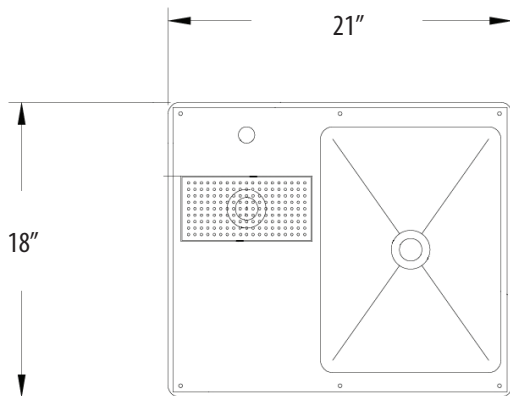

## Material:

- T-304 18 ga. Stainless Steel Base
- T-304 14 ga. Stainless Steel Top

| Part Number         | Unit Size (l x w x h) | Basin Size (l x w x d) | Included Faucet | Recommended Cutout Size (l x w) |
|---------------------|-----------------------|------------------------|-----------------|---------------------------------|
| BK-DIWSBL-2118G     | 21" x 18" x 13"       | 9" x 13" x 11"         | -               | 20 1/8" x 17"                   |
| BK-DIWSBL-2118G-P-G | 21" x 18" x 13"       | 9" x 13" x 11"         | BKF-SGF-G       | 20 1/8" x 17"                   |