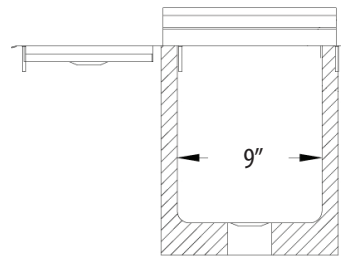

## Material:

- T-304 18 ga. Stainless Steel Base
- T-304 14 ga. Stainless Steel Top

| Part Number         | Unit Size (l x w x h) | Basin Size (l x w x d) | Included Faucet | Recommended Cutout Size (l x w) |
|---------------------|-----------------------|------------------------|-----------------|---------------------------------|
| BK-DIWSBL-2118G     | 21" x 18" x 13"       | 9" x 13" x 11"         | -               | 20 1/8" x 17"                   |
| BK-DIWSBL-2118G-P-G | 21" x 18" x 13"       | 9" x 13" x 11"         | BKF-SGF-G       | 20 1/8" x 17"                   |