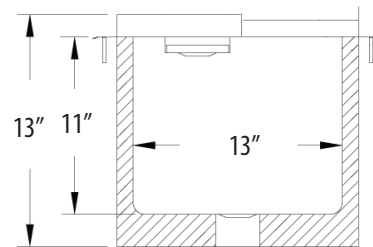

## Material:

- T-304 18 ga. Stainless Steel Base
- T-304 14 ga. Stainless Steel Top

| Part Number         | Unit Size (l x w x h) | Basin Size (l x w x d) | Included Faucet | Recommended Cutout Size (l x w) |
|---------------------|-----------------------|------------------------|-----------------|---------------------------------|
| BK-DIWSBL-2118G     | 21" x 18" x 13"       | 9" x 13" x 11"         | -               | 20 1/8" x 17"                   |
| BK-DIWSBL-2118G-P-G | 21" x 18" x 13"       | 9" x 13" x 11"         | BKF-SGF-G       | 20 1/8" x 17"                   |