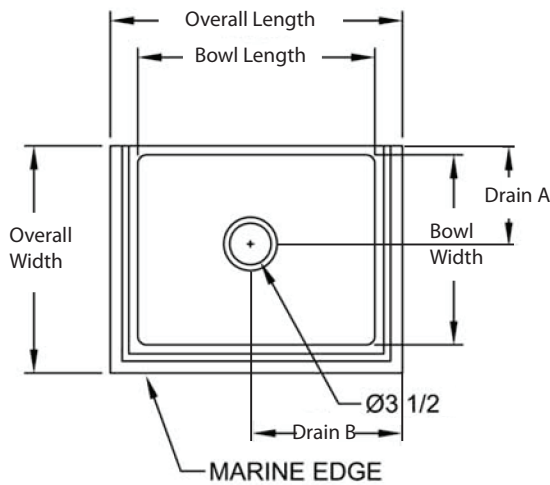

### Features:

- Skirted on 3 Sides
- Floor Mounted
- Drain Included
- 1 Year Warranty

### Options:

- Optional Kit, Including: BK-SFH-48 Service Hose, BKSF-WB1 Service Faucet & BK-UTH-5 Tool Holder
- Service Faucet Hose
- Service Faucet

Part Number	Bowl Dim. (l x w x d)	Drain Location		Overall Dim. (l x w x d)	Sink Depth
		A	B		
BKMS-1620-6	20" x 16" x 6"	8 <sup>3</sup> / <sub>4</sub>	12 <sup>5</sup> / <sub>16</sub>	24 <sup>1</sup> / <sub>2</sub> " x 19 <sup>3</sup> / <sub>8</sub> " x 11"	6"
BKMS-1620-12	20" x 16" x 12"	8 <sup>3</sup> / <sub>4</sub>	12 <sup>5</sup> / <sub>16</sub>	24 <sup>1</sup> / <sub>2</sub> " x 19 <sup>3</sup> / <sub>8</sub> " x 17"	12"
BKMS-2424-12	24" x 24" x 12"	13 <sup>1</sup> / <sub>32</sub>	14 <sup>3</sup> / <sub>8</sub>	28 <sup>3</sup> / <sub>4</sub> " x 27 <sup>1</sup> / <sub>2</sub> " x 18 <sup>3</sup> / <sub>8</sub> "	12"